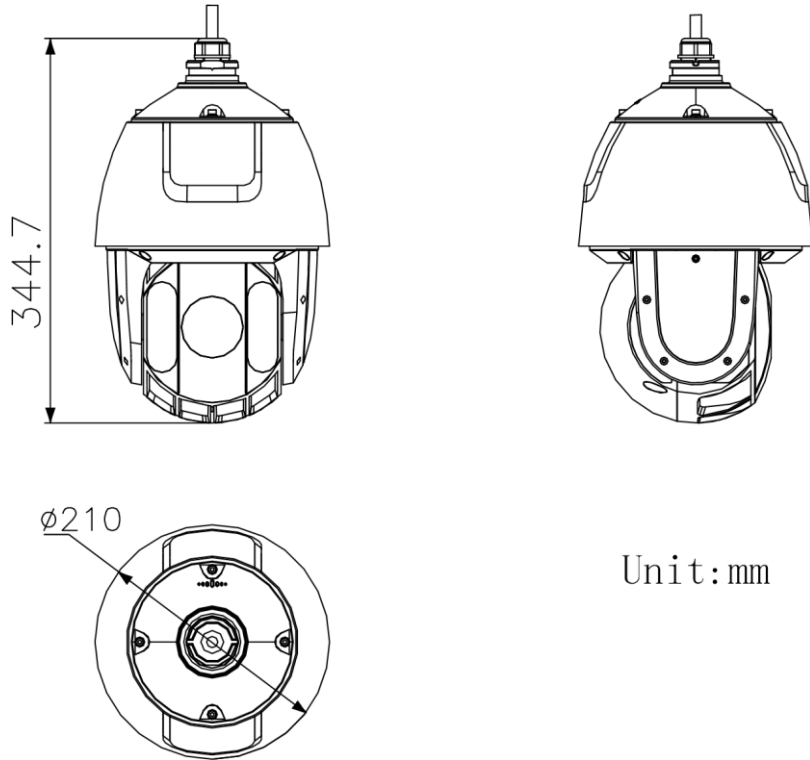

DORI	Detect	Observe	Recognize	Identify
Definition	25 px/m	63 px/m	125 px/m	250 px/m
Distance (Tele)	2200.0 m (7217.8 ft)	873.0 m (2864.2 ft)	440.0 m (1443.6 ft)	220.0 m (721.8 ft)

▪ **Dimension**

- **Accessory**
- **Included**

DS-1602ZJ
Wall Mount

▪ **Optional**